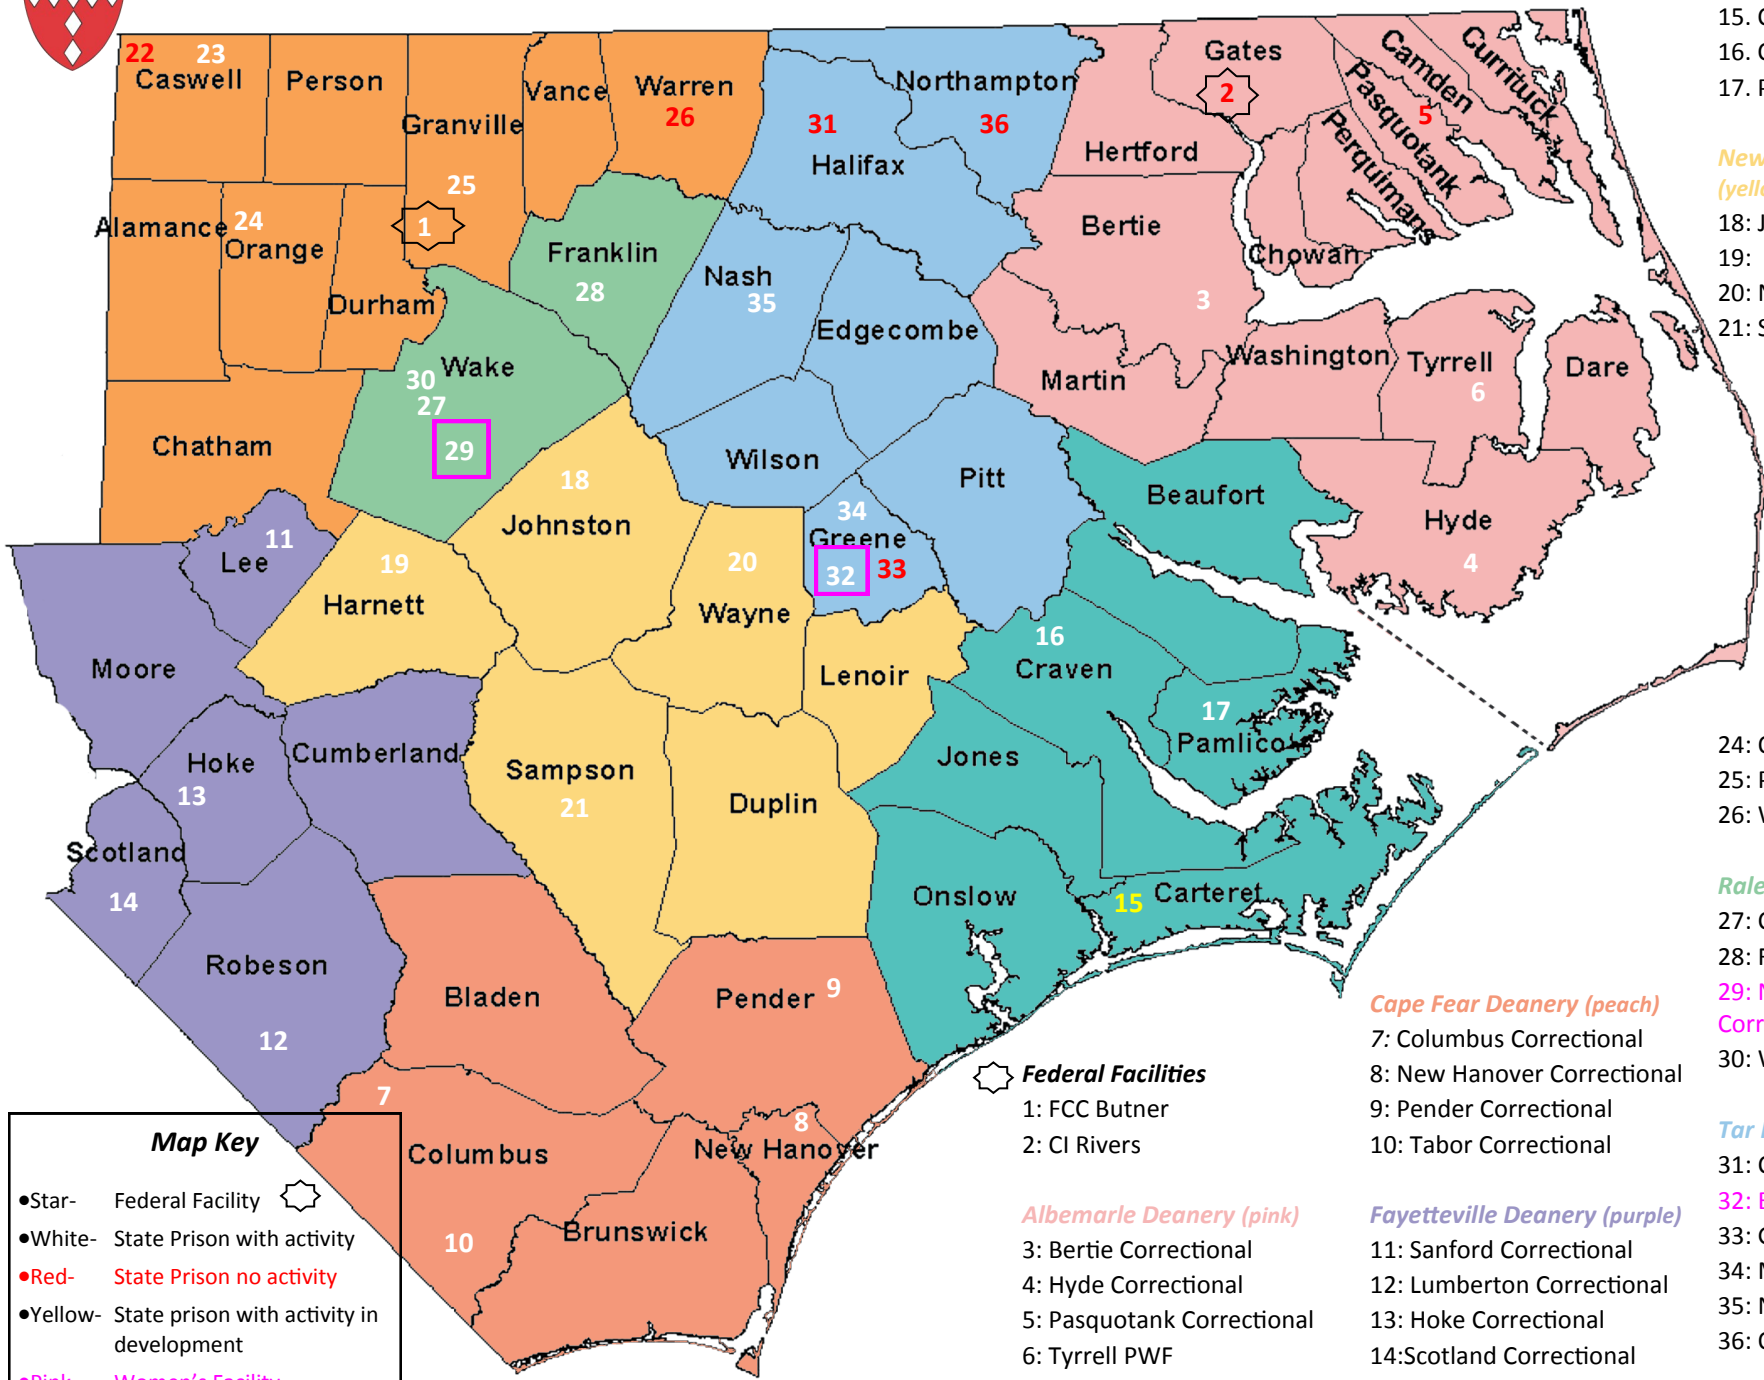

# Diocese of Raleigh State and Federal Facilities Map

**Map Key**

- Star- Federal Facility
- White- State Prison with activity
- Red- State Prison no activity
- Yellow- State prison with activity in development
- Pink- Women's Facility

**Federal Facilities**

- 1: FCC Butner
- 2: CI Rivers

**Albemarle Deanery (pink)**

- 3: Bertie Correctional
- 4: Hyde Correctional
- 5: Pasquotank Correctional
- 6: Tyrrell PWF

**Cape Fear Deanery (peach)**

- 7: Columbus Correctional
- 8: New Hanover Correctional
- 9: Pender Correctional
- 10: Tabor Correctional

**Fayetteville Deanery (purple)**

- 11: Sanford Correctional
- 12: Lumberton Correctional
- 13: Hoke Correctional
- 14: Scotland Correctional

**Tar River Deanery (blue)**

- 31: Caledonia Correctional
- 32: Eastern Correctional
- 33: Greene Correctional
- 34: Maury Correctional
- 35: Nash Correctional
- 36: Odom Correctional